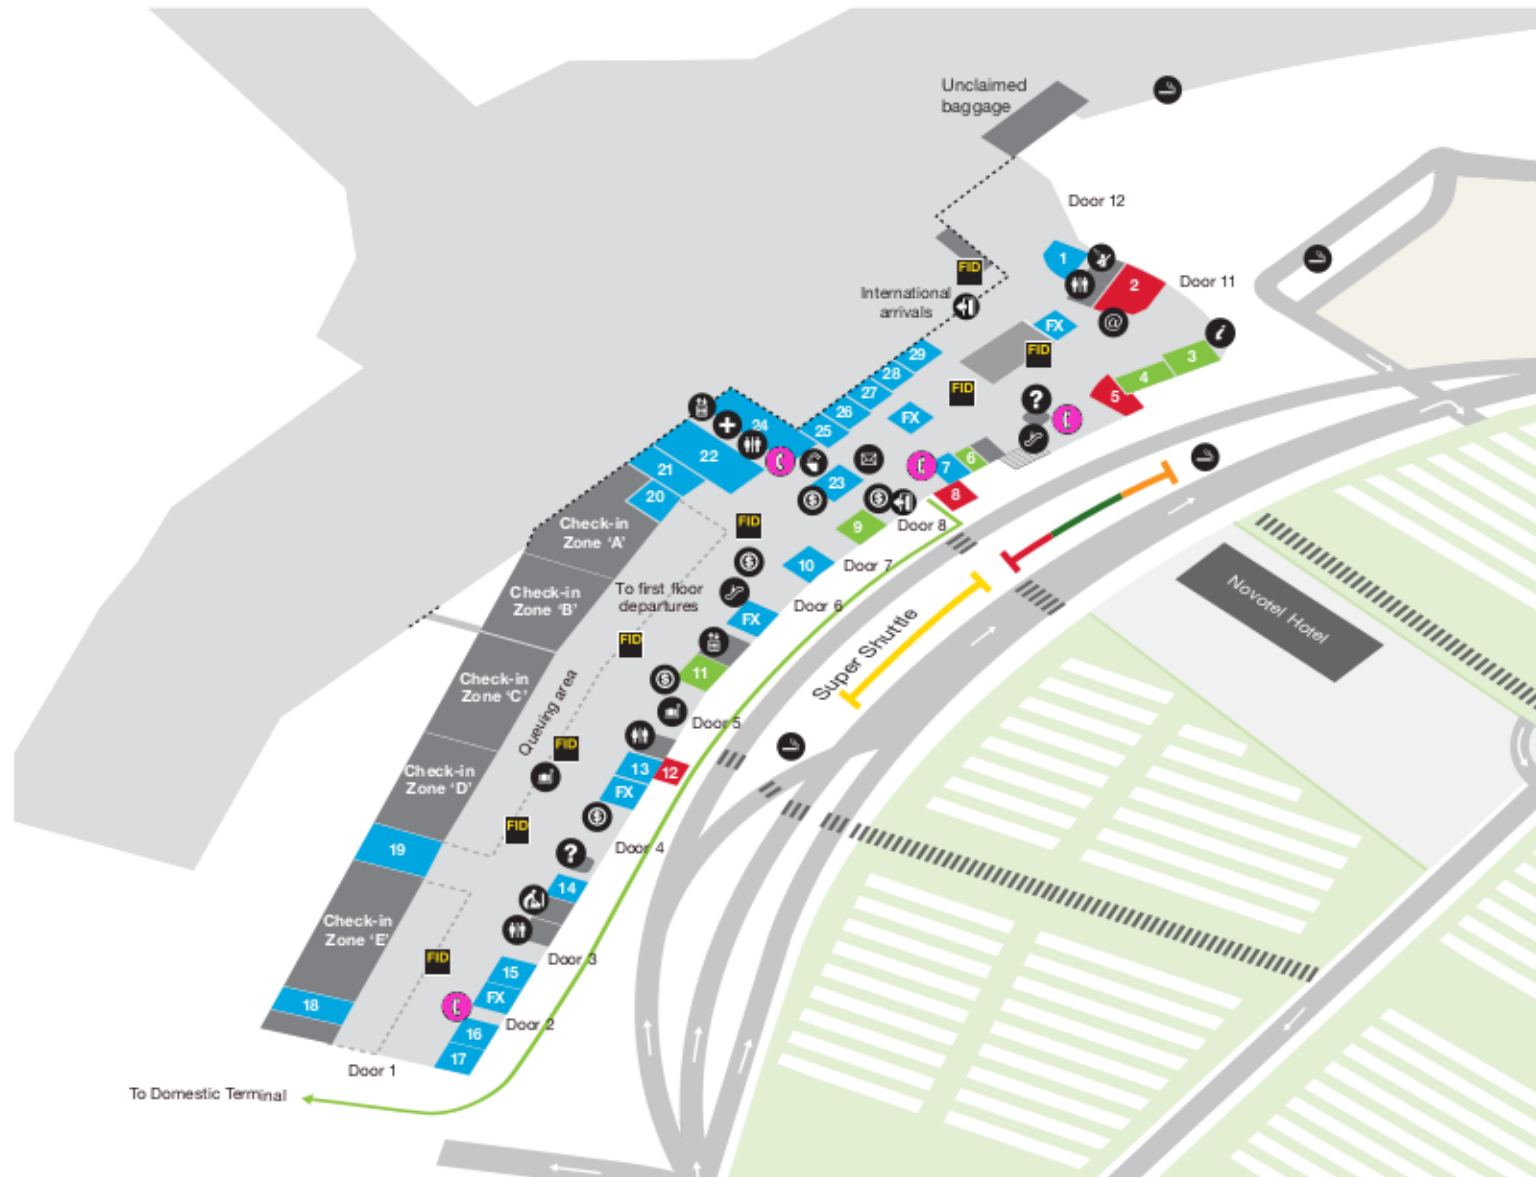

Auckland Airport International Terminal

Ground Floor

FOOD & BEVERAGE

- 2 McDonalds
- 5 Long White Café
- 8 Retro Espresso
- 12 Retro Espresso

SHOPPING

- 3 Spark
- 4 Vodafone
- 6 Relay
- 9 24/7 Convenience
- 11 Carry On

KEY

- Escalator
- Showers
- Lifts
- Smoking area
- Baby changing rooms
- Toilets
- ATM
- Internet
- Mailbox
- Help desk
- Drinking fountain
- First aid
- Self weighing booth (bags)
- Telephone
- Visitor information (i-Site)
- International Arrivals
- Flight Information Display
- Inter-terminal walkway
- Skybus
- Inter-terminal bus
- 380 Airporter Bus
- Hotel transfer, PnR, Inter city transfer (Hamilton) and Airporter 380